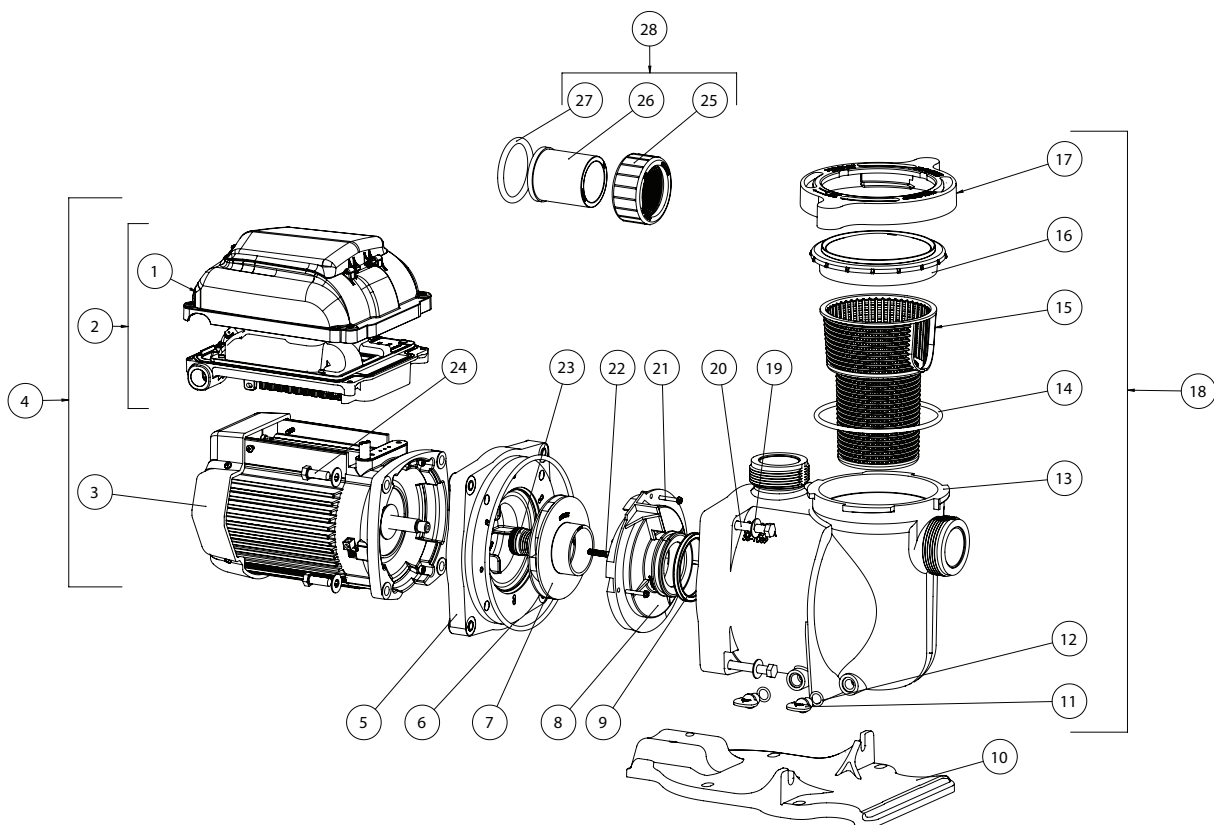

REPLACEMENT PARTS

SuperFlo® VS Variable Speed Pump Replacement Parts List

Item No.	Part No.	Description
1	353123	DRIVE COVER
2	353127	DRIVE ASSEMBLY
3	353134S	MOTOR
4	353132S	MOTOR/DRIVE ASSEMBLY
5	356012	SEALPLATE
6	355619	SEALPLATE GASKET
7	355074	IMPELLER
8	355618	DIFFUSER
9	355030	DIFFUSER SEAL
10	350094	BASE
11	071131	DRAIN PLUG
12	192115	O-RING, DRAIN PLUG
13	350089	VOLUTE
14	357255	O-RING, LID #2-357
15	355667	BASKET

Item No.	Part No.	Description
16	350091	LID, SEE THROUGH
17	350090	CLAMP, CAM AND RAMP
18	353010	VOLUTE ASSEMBLY (INCLUDES ITEMS 11-17)
19	072184	WASHER 3/8 IN. SS, 8 REQ.
20	355621	SCREW 3/8-16 X 2 1/4 HEX HEAD, 4 REQ.
21	355334	SCREW #8-32 HEX WASHER HEAD, 3 REQ.
22	355389	SCREW, IMPELLER LOCKING
23	354545S	SEAL SET
24	354290	HEX HEAD SCREW 3/8-16, 4 REQ.
25	350092	NUT, 2 REQ.
26	350093	ADAPTER, 2 REQ.
27	6020018	O-RING ADAPTER #2-226, 2 REQ.
28	350157	SUPERFLO UNION KIT (CONTAINS 2X ITEMS 26-28)
*	353129Z	KIT DIG INPUT 25' SUPERFLO/SUPERMAX