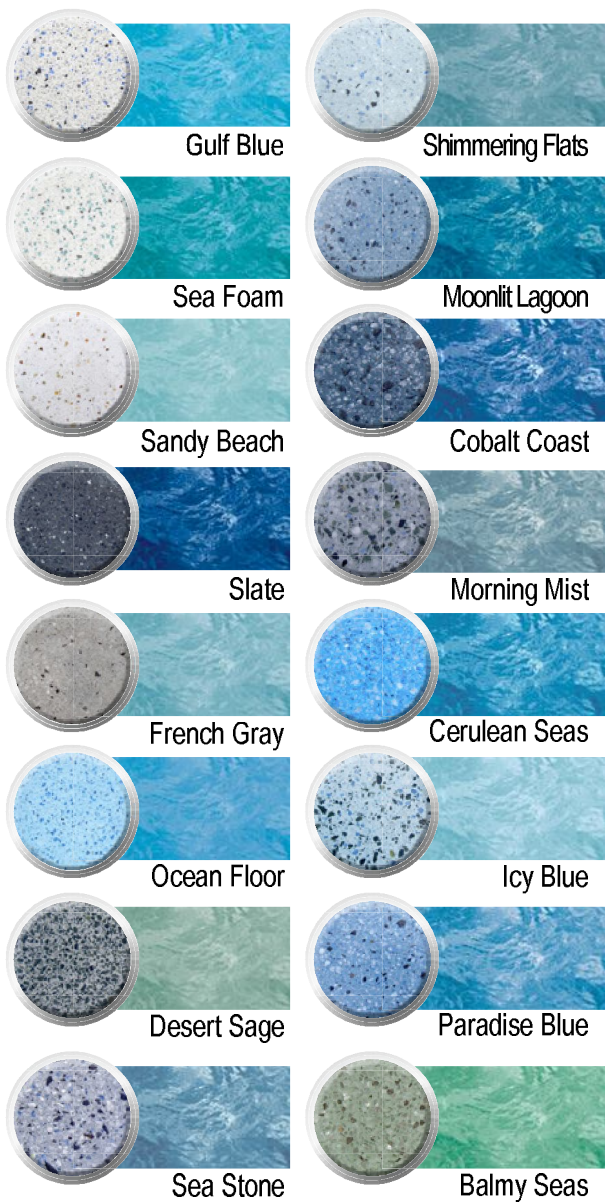

Durazzo is a state-of-the-art, pre-blended pool plaster designed to provide an exceptionally smooth, colorful and long lasting finish. Durazzo's unique formulation of the whitest marble aggregates, highest quality colored quartz, Portland cement and performance enhancing admixtures provide an extremely durable and attractive alternative to traditional pool coatings.

One-Step SPRAY DECK

DECORATIVE CONCRETE FINISH

One-Step Spray Deck is a pre-blended decking system that incorporates dry resin technology eliminating the need for liquid additives.

One-Step Spray Deck is sprayed or trowel-applied over new or existing concrete surfaces. Available in 10 colors, plus white and clear this product is designed for use on new or existing commercial walkways, driveways, pool patios and similar decks.